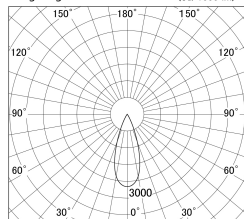

■ Lighting Distribution Curve (cd/1000 lm)