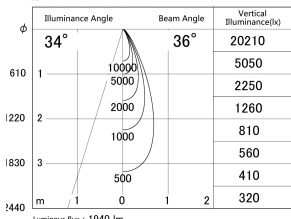

Item no. DD161-2035BB9040-TL

Series Name: AMMA Φ80 series Lens type adjustable Antiglare (DD161-AG)

■ Lighting Distribution Curve (cd/1000 lm)

Installation	Recessed mount
Type	High-efficiency antiglare type adjustable downlight
Fixture wattage	21W
Beam angle	36deg
Color Temp.	4000K
CRI	Ra>90
Luminous	1942 lm
Body	Die-castaluminumalloy
Body finish	N/A
Trim finish	Black
Reflector finish	Black
IP Rate	IP20
Light source	COB module
Input Voltage	AC220~240V
Dimming Type	Non-Dimmable
Certificate	CE,CCC
Cut Hole	80mm