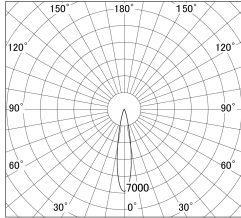

■ Lighting Distribution Curve (cd/1000 lm)