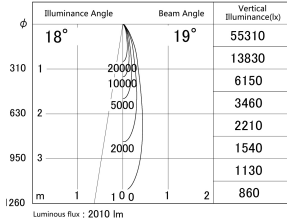

Item no. DD161-2520BB9040-TL

Series Name: AMMA Φ80 series Lens type adjustable Antiglare (DD161-AG)

■ Lighting Distribution Curve (cd/1000 lm)

Installation	Recessed mount
Type	High-efficiency antiglare type adjustable downlight
Fixture wattage	24W
Beam angle	19deg
Color Temp.	4000K
CRI	Ra>90
Luminous	2008 lm
Body	Die-castaluminumalloy
Body finish	N/A
Trim finish	Black
Reflector finish	Black
IP Rate	IP20
Light source	COB module
Input Voltage	AC220~240V
Dimming Type	Non-Dimmable
Certificate	CE,CCC
Cut Hole	80mm