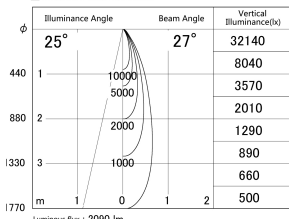

Item no. DD161-2525BB9040-TL

Series Name: AMMA Φ80 series Lens type adjustable Antiglare (DD161-AG)

■ Lighting Distribution Curve (cd/1000 lm)

Installation	Recessed mount
Type	High-efficiency antiglare type adjustable downlight
Fixture wattage	24W
Beam angle	27deg
Color Temp.	4000K
CRI	Ra>90
Luminous	2092 lm
Body	Die-castaluminumalloy
Body finish	N/A
Trim finish	Black
Reflector finish	Black
IP Rate	IP20
Light source	COB module
Input Voltage	AC220~240V
Dimming Type	Non-Dimmable
Certificate	CE,CCC
Cut Hole	80mm