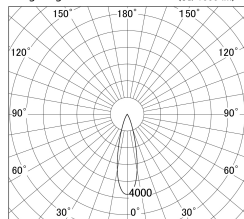

■ Lighting Distribution Curve (cd/1000 lm)