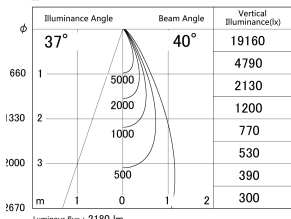

Item no. DD161-2540BB9040-TL

Series Name: AMMA Φ80 series Lens type adjustable Antiglare (DD161-AG)

■ Lighting Distribution Curve (cd/1000 lm)

Installation	Recessed mount
Type	High-efficiency antiglare type adjustable downlight
Fixture wattage	24W
Beam angle	40deg
Color Temp.	4000K
CRI	Ra>90
Luminous	2182 lm
Body	Die-castaluminumalloy
Body finish	N/A
Trim finish	Black
Reflector finish	Black
IP Rate	IP20
Light source	COB module
Input Voltage	AC220~240V
Dimming Type	Non-Dimmable
Certificate	CE,CCC
Cut Hole	80mm