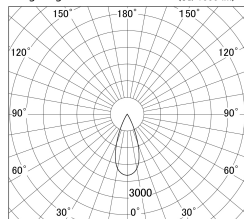

■ Lighting Distribution Curve (cd/1000 lm)