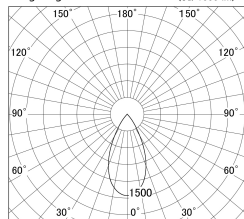

■ Lighting Distribution Curve (cd/1000 lm)