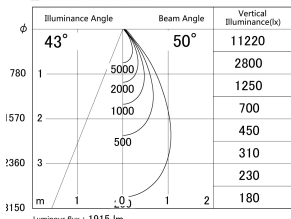

Item no. DD161-2545BB9040-TL

Series Name: AMMA Φ80 series Lens type adjustable Antiglare (DD161-AG)

■ Lighting Distribution Curve (cd/1000 lm)

Installation	Recessed mount
Type	High-efficiency antiglare type adjustable downlight
Fixture wattage	24W
Beam angle	51deg
Color Temp.	4000K
CRI	Ra>90
Luminous	1917 lm
Body	Die-cast aluminum alloy
Body finish	N/A
Trim finish	Black
Reflector finish	Black
IP Rate	IP20
Light source	COB module
Input Voltage	AC220~240V
Dimming Type	Non-Dimmable
Certificate	CE,CCC
Cut Hole	80mm