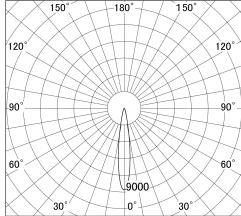

■ Lighting Distribution Curve (cd/1000 lm)