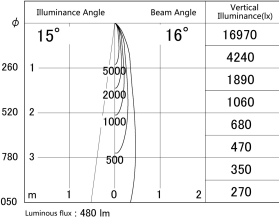

Item no. DD161-0515MW9027-FX

Series Name: AMMA Φ 80 series Lens type
Fixed Antiglare (DD161-AG-FX)

■ Lighting Distribution Curve (cd/1000 lm)

Installation	Recessed mount
Type	High-efficiency antiglare type fixed downlight
Fixture wattage	5W
Beam angle	16deg
Color Temp.	2700K
CRI	Ra>90
Luminous	481 lm
Body	Die-cast aluminum alloy
Body finish	N/A
Trim finish	White
Reflector finish	Mirror
IP Rate	IP20
Light source	COB module
Input Voltage	AC220~240V
Dimming Type	Non-Dimmable
Certificate	CE,CCC
Cut Hole	80mm