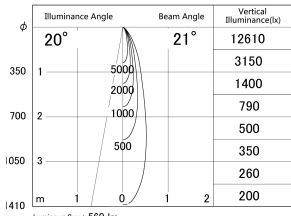

Item no. DD161-0520MW9027-FX

Series Name: AMMA Φ80 series Lens type Fixed Antiglare (DD161-AG-FX)

■ Lighting Distribution Curve (cd/1000 lm)

Installation	Recessed mount
Type	High-efficiency antiglare type fixed downlight
Fixture wattage	5W
Beam angle	21deg
Color Temp.	2700K
CRI	Ra>90
Luminous	560 lm
Body	Die-cast aluminum alloy
Body finish	N/A
Trim finish	White
Reflector finish	Mirror
IP Rate	IP20
Light source	COB module
Input Voltage	AC220~240V
Dimming Type	Non-Dimmable
Certificate	CE,CCC
Cut Hole	80mm