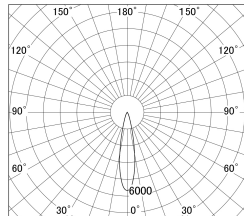

■ Lighting Distribution Curve (cd/1000 lm)