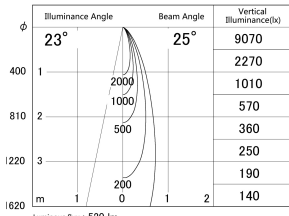

Item no. DD161-0525MW9027-FX

Series Name: AMMA Φ80 series Lens type
Fixed Antiglare (DD161-AG-FX)

■ Lighting Distribution Curve (cd/1000 lm)

Installation	Recessed mount
Type	High-efficiency antiglare type fixed downlight
Fixture wattage	5W
Beam angle	25deg
Color Temp.	2700K
CRI	Ra>90
Luminous	520 lm
Body	Die-cast aluminum alloy
Body finish	N/A
Trim finish	White
Reflector finish	Mirror
IP Rate	IP20
Light source	COB module
Input Voltage	AC220~240V
Dimming Type	Non-Dimmable
Certificate	CE,CCC
Cut Hole	80mm