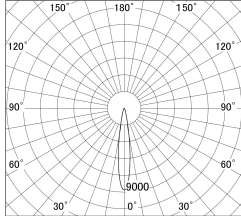

■ Lighting Distribution Curve (cd/1000 lm)

Installation	Recessed mount
Type	High-efficiency antiglare type fixed downlight
Fixture wattage	7.5W
Beam angle	16deg
Color Temp.	2700K
CRI	Ra>90
Luminous	704 lm
Body	Die-cast aluminum alloy
Body finish	N/A
Trim finish	White
Reflector finish	Mirror
IP Rate	IP20
Light source	COB module
Input Voltage	AC220~240V
Dimming Type	Non-Dimmable
Certificate	CE,CCC
Cut Hole	80mm