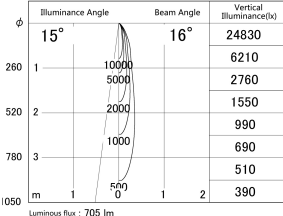

Installation	Recessed mount
Type	High-efficiency antiglare type fixed downlight
Fixture wattage	7.5W
Beam angle	16deg
Color Temp.	2700K
CRI	Ra>90
Luminous	704 lm
Body	Die-cast aluminum alloy
Body finish	N/A
Trim finish	White
Reflector finish	Mirror
IP Rate	IP20
Light source	COB module
Input Voltage	AC220~240V
Dimming Type	Non-Dimmable
Certificate	CE,CCC
Cut Hole	80mm