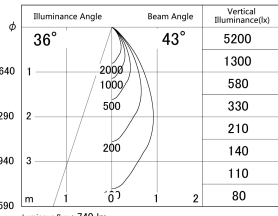

Installation	Recessed mount
Type	High-efficiency antiglare type fixed downlight
Fixture wattage	7.5W
Beam angle	43deg
Color Temp.	2700K
CRI	Ra>90
Luminous	740 lm
Body	Die-cast aluminum alloy
Body finish	N/A
Trim finish	White
Reflector finish	Mirror
IP Rate	IP20
Light source	COB module
Input Voltage	AC220~240V
Dimming Type	Non-Dimmable
Certificate	CE,CCC
Cut Hole	80mm