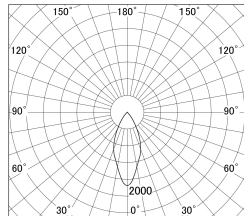

■ Lighting Distribution Curve (cd/1000 lm)

Installation	Recessed mount
Type	High-efficiency antiglare type fixed downlight
Fixture wattage	7.5W
Beam angle	43deg
Color Temp.	2700K
CRI	Ra>90
Luminous	740 lm
Body	Die-cast aluminum alloy
Body finish	N/A
Trim finish	White
Reflector finish	Mirror
IP Rate	IP20
Light source	COB module
Input Voltage	AC220~240V
Dimming Type	Non-Dimmable
Certificate	CE,CCC
Cut Hole	80mm