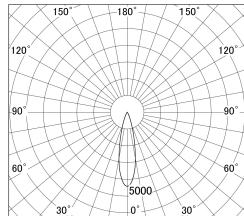

■ Lighting Distribution Curve (cd/1000 lm)

Installation	Recessed mount
Type	High-efficiency antiglare type fixed downlight
Fixture wattage	10.5W
Beam angle	24deg
Color Temp.	2700K
CRI	Ra>90
Luminous	1103 lm
Body	Die-cast aluminum alloy
Body finish	N/A
Trim finish	White
Reflector finish	Mirror
IP Rate	IP20
Light source	COB module
Input Voltage	AC220~240V
Dimming Type	Non-Dimmable
Certificate	CE,CCC
Cut Hole	80mm