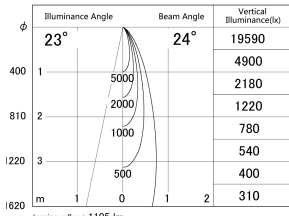

Installation	Recessed mount
Type	High-efficiency antiglare type fixed downlight
Fixture wattage	10.5W
Beam angle	24deg
Color Temp.	2700K
CRI	Ra>90
Luminous	1103 lm
Body	Die-cast aluminum alloy
Body finish	N/A
Trim finish	White
Reflector finish	Mirror
IP Rate	IP20
Light source	COB module
Input Voltage	AC220~240V
Dimming Type	Non-Dimmable
Certificate	CE,CCC
Cut Hole	80mm