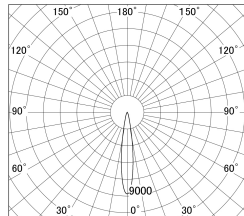

■ Lighting Distribution Curve (cd/1000 lm)

Installation	Recessed mount
Type	High-efficiency antiglare type fixed downlight
Fixture wattage	14W
Beam angle	16deg
Color Temp.	2700K
CRI	Ra>90
Luminous	1281 lm
Body	Die-cast aluminum alloy
Body finish	N/A
Trim finish	White
Reflector finish	Mirror
IP Rate	IP20
Light source	COB module
Input Voltage	AC220~240V
Dimming Type	Non-Dimmable
Certificate	CE,CCC
Cut Hole	80mm