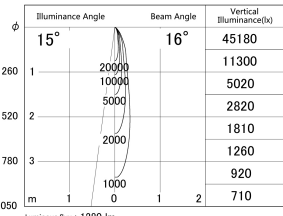

Installation	Recessed mount
Type	High-efficiency antiglare type fixed downlight
Fixture wattage	14W
Beam angle	16deg
Color Temp.	2700K
CRI	Ra>90
Luminous	1281 lm
Body	Die-cast aluminum alloy
Body finish	N/A
Trim finish	White
Reflector finish	Mirror
IP Rate	IP20
Light source	COB module
Input Voltage	AC220~240V
Dimming Type	Non-Dimmable
Certificate	CE,CCC
Cut Hole	80mm