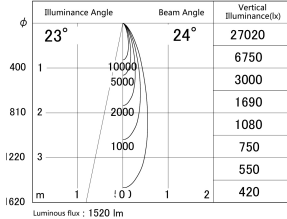

Installation	Recessed mount
Type	High-efficiency antiglare type fixed downlight
Fixture wattage	14W
Beam angle	24deg
Color Temp.	2700K
CRI	Ra>90
Luminous	1521 lm
Body	Die-cast aluminum alloy
Body finish	N/A
Trim finish	White
Reflector finish	Mirror
IP Rate	IP20
Light source	COB module
Input Voltage	AC220~240V
Dimming Type	Non-Dimmable
Certificate	CE,CCC
Cut Hole	80mm