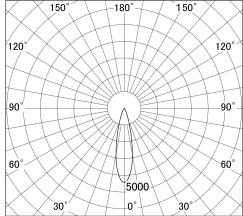

■ Lighting Distribution Curve (cd/1000 lm)

Installation	Recessed mount
Type	High-efficiency antiglare type fixed downlight
Fixture wattage	14W
Beam angle	24deg
Color Temp.	2700K
CRI	Ra>90
Luminous	1521 lm
Body	Die-cast aluminum alloy
Body finish	N/A
Trim finish	White
Reflector finish	Mirror
IP Rate	IP20
Light source	COB module
Input Voltage	AC220~240V
Dimming Type	Non-Dimmable
Certificate	CE,CCC
Cut Hole	80mm