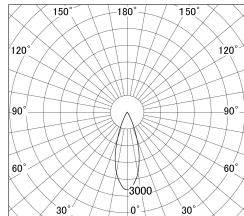

■ Lighting Distribution Curve (cd/1000 lm)

Installation	Recessed mount
Type	High-efficiency antiglare type fixed downlight
Fixture wattage	14W
Beam angle	34deg
Color Temp.	2700K
CRI	Ra>90
Luminous	1581 lm
Body	Die-cast aluminum alloy
Body finish	N/A
Trim finish	White
Reflector finish	Mirror
IP Rate	IP20
Light source	COB module
Input Voltage	AC220~240V
Dimming Type	Non-Dimmable
Certificate	CE,CCC
Cut Hole	80mm