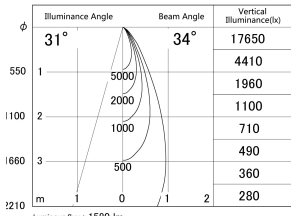

Installation	Recessed mount
Type	High-efficiency antiglare type fixed downlight
Fixture wattage	14W
Beam angle	34deg
Color Temp.	2700K
CRI	Ra>90
Luminous	1581 lm
Body	Die-cast aluminum alloy
Body finish	N/A
Trim finish	White
Reflector finish	Mirror
IP Rate	IP20
Light source	COB module
Input Voltage	AC220~240V
Dimming Type	Non-Dimmable
Certificate	CE,CCC
Cut Hole	80mm