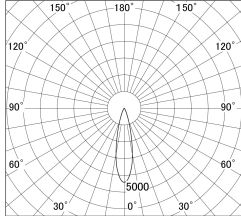

■ Lighting Distribution Curve (cd/1000 lm)