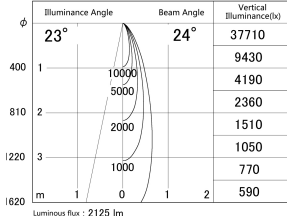

Item no. DD161-2025MW9027-FX

Series Name: AMMA Φ80 series Lens type
Fixed Antiglare (DD161-AG-FX)

■ Lighting Distribution Curve (cd/1000 lm)

Installation	Recessed mount
Type	High-efficiency antiglare type fixed downlight
Fixture wattage	21W
Beam angle	24deg
Color Temp.	2700K
CRI	Ra>90
Luminous	2123 lm
Body	Die-cast aluminum alloy
Body finish	N/A
Trim finish	White
Reflector finish	Mirror
IP Rate	IP20
Light source	COB module
Input Voltage	AC220~240V
Dimming Type	Non-Dimmable
Certificate	CE,CCC
Cut Hole	80mm