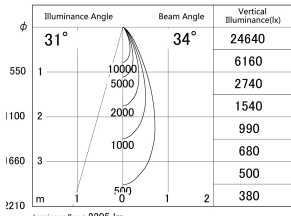

Item no. DD161-2035MW9027-FX

Series Name: AMMA Φ80 series Lens type Fixed Antiglare (DD161-AG-FX)

■ Lighting Distribution Curve (cd/1000 lm)

Installation	Recessed mount
Type	High-efficiency antiglare type fixed downlight
Fixture wattage	21W
Beam angle	34deg
Color Temp.	2700K
CRI	Ra>90
Luminous	2207 lm
Body	Die-cast aluminum alloy
Body finish	N/A
Trim finish	White
Reflector finish	Mirror
IP Rate	IP20
Light source	COB module
Input Voltage	AC220~240V
Dimming Type	Non-Dimmable
Certificate	CE,CCC
Cut Hole	80mm