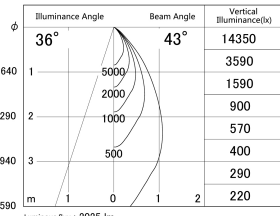

Item no. DD161-2045MW9027-FX

Series Name: AMMA Φ80 series Lens type Fixed Antiglare (DD161-AG-FX)

■ Lighting Distribution Curve (cd/1000 lm)

Installation	Recessed mount
Type	High-efficiency antiglare type fixed downlight
Fixture wattage	21W
Beam angle	43deg
Color Temp.	2700K
CRI	Ra>90
Luminous	2027 lm
Body	Die-cast aluminum alloy
Body finish	N/A
Trim finish	White
Reflector finish	Mirror
IP Rate	IP20
Light source	COB module
Input Voltage	AC220~240V
Dimming Type	Non-Dimmable
Certificate	CE,CCC
Cut Hole	80mm