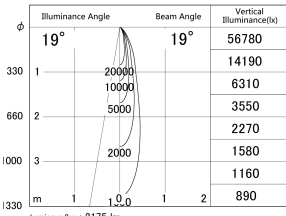

Item no. DD161-2520MW9027-FX

Series Name: AMMA Φ80 series Lens type Fixed Antiglare (DD161-AG-FX)

■ Lighting Distribution Curve (cd/1000 lm)

Installation	Recessed mount
Type	High-efficiency antiglare type fixed downlight
Fixture wattage	24W
Beam angle	19deg
Color Temp.	2700K
CRI	Ra>90
Luminous	2176 lm
Body	Die-cast aluminum alloy
Body finish	N/A
Trim finish	White
Reflector finish	Mirror
IP Rate	IP20
Light source	COB module
Input Voltage	AC220~240V
Dimming Type	Non-Dimmable
Certificate	CE,CCC
Cut Hole	80mm