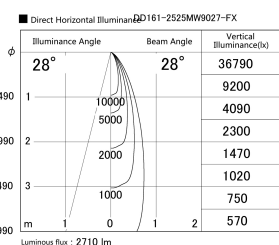

Item no. DD161-2525MW9027-FX

Series Name: AMMA Φ80 series Lens type
Fixed Antiglare (DD161-AG-FX)

Installation	Recessed mount
Type	High-efficiency antiglare type fixed downlight
Fixture wattage	24W
Beam angle	28deg
Color Temp.	2700K
CRI	Ra>90
Luminous	2710 lm
Body	Die-castaluminumalloy
Body finish	N/A
Trim finish	White
Reflector finish	Mirror
IP Rate	IP20
Light source	COB module
Input Voltage	AC220~240V
Dimming Type	Non-Dimmable
Certificate	CE,CCC
Cut Hole	80mm