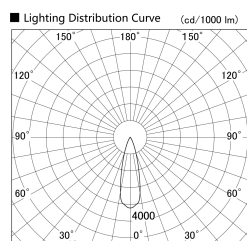

Item no. DD161-2525MW9027-FX

Series Name: AMMA Φ80 series Lens type
Fixed Antiglare (DD161-AG-FX)

Installation	Recessed mount
Type	High-efficiency antiglare type fixed downlight
Fixture wattage	24W
Beam angle	28deg
Color Temp.	2700K
CRI	Ra>90
Luminous	2710 lm
Body	Die-castaluminumalloy
Body finish	N/A
Trim finish	White
Reflector finish	Mirror
IP Rate	IP20
Light source	COB module
Input Voltage	AC220~240V
Dimming Type	Non-Dimmable
Certificate	CE,CCC
Cut Hole	80mm