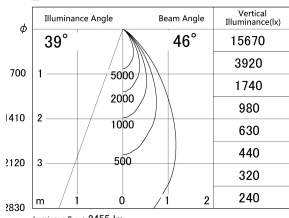

Item no. DD161-2545MW9027-FX

Series Name: AMMA Φ80 series Lens type Fixed Antiglare (DD161-AG-FX)

■ Lighting Distribution Curve (cd/1000 lm)

Installation	Recessed mount
Type	High-efficiency antiglare type fixed downlight
Fixture wattage	24W
Beam angle	46deg
Color Temp.	2700K
CRI	Ra>90
Luminous	2456 lm
Body	Die-cast aluminum alloy
Body finish	N/A
Trim finish	White
Reflector finish	Mirror
IP Rate	IP20
Light source	COB module
Input Voltage	AC220~240V
Dimming Type	Non-Dimmable
Certificate	CE,CCC
Cut Hole	80mm