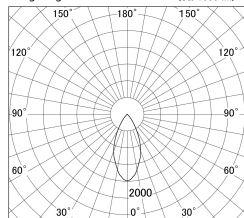

■ Lighting Distribution Curve (cd/1000 lm)