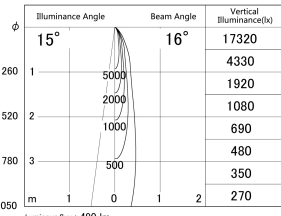

Item no. DD161-0515MW9030-FX

Series Name: AMMA Φ 80 series Lens type Fixed Antiglare (DD161-AG-FX)

■ Lighting Distribution Curve (cd/1000 lm)

Installation	Recessed mount
Type	High-efficiency antiglare type fixed downlight
Fixture wattage	5W
Beam angle	16deg
Color Temp.	3000K
CRI	Ra>90
Luminous	491 lm
Body	Die-cast aluminum alloy
Body finish	N/A
Trim finish	White
Reflector finish	Mirror
IP Rate	IP20
Light source	COB module
Input Voltage	AC220~240V
Dimming Type	Non-Dimmable
Certificate	CE,CCC
Cut Hole	80mm