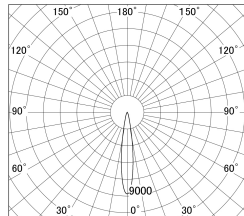

■ Lighting Distribution Curve (cd/1000 lm)