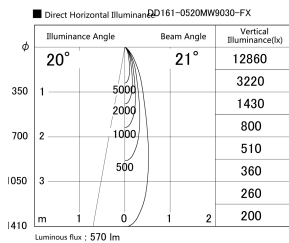

Item no. DD161-0520MW9030-FX

Series Name: AMMA Φ80 series Lens type
Fixed Antiglare (DD161-AG-FX)

Installation	Recessed mount
Type	High-efficiency antiglare type fixed downlight
Fixture wattage	5W
Beam angle	21deg
Color Temp.	3000K
CRI	Ra>90
Luminous	571 lm
Body	Die-cast aluminum alloy
Body finish	N/A
Trim finish	White
Reflector finish	Mirror
IP Rate	IP20
Light source	COB module
Input Voltage	AC220~240V
Dimming Type	Non-Dimmable
Certificate	CE,CCC
Cut Hole	80mm