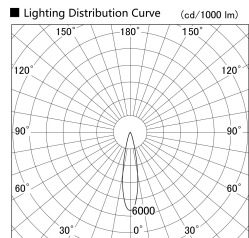

Item no. DD161-0520MW9030-FX

Series Name: AMMA Φ80 series Lens type
Fixed Antiglare (DD161-AG-FX)

Installation	Recessed mount
Type	High-efficiency antiglare type fixed downlight
Fixture wattage	5W
Beam angle	21deg
Color Temp.	3000K
CRI	Ra>90
Luminous	571 lm
Body	Die-cast aluminum alloy
Body finish	N/A
Trim finish	White
Reflector finish	Mirror
IP Rate	IP20
Light source	COB module
Input Voltage	AC220~240V
Dimming Type	Non-Dimmable
Certificate	CE,CCC
Cut Hole	80mm