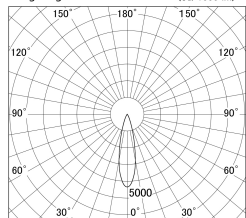

■ Lighting Distribution Curve (cd/1000 lm)