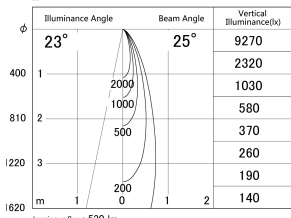

Item no. DD161-0525MW9030-FX

Series Name: AMMA Φ80 series Lens type
Fixed Antiglare (DD161-AG-FX)

■ Lighting Distribution Curve (cd/1000 lm)

Installation	Recessed mount
Type	High-efficiency antiglare type fixed downlight
Fixture wattage	5W
Beam angle	25deg
Color Temp.	3000K
CRI	Ra>90
Luminous	531 lm
Body	Die-cast aluminum alloy
Body finish	N/A
Trim finish	White
Reflector finish	Mirror
IP Rate	IP20
Light source	COB module
Input Voltage	AC220~240V
Dimming Type	Non-Dimmable
Certificate	CE,CCC
Cut Hole	80mm