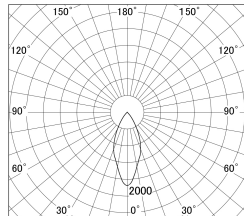

■ Lighting Distribution Curve (cd/1000 lm)