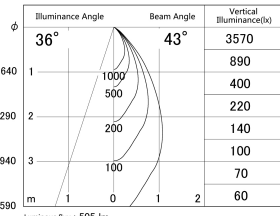

Item no. DD161-0545MW9030-FX

Series Name: AMMA Φ 80 series Lens type Fixed Antiglare (DD161-AG-FX)

■ Lighting Distribution Curve (cd/1000 lm)

Installation	Recessed mount
Type	High-efficiency antiglare type fixed downlight
Fixture wattage	5W
Beam angle	43deg
Color Temp.	3000K
CRI	Ra>90
Luminous	507 lm
Body	Die-cast aluminum alloy
Body finish	N/A
Trim finish	White
Reflector finish	Mirror
IP Rate	IP20
Light source	COB module
Input Voltage	AC220~240V
Dimming Type	Non-Dimmable
Certificate	CE,CCC
Cut Hole	80mm