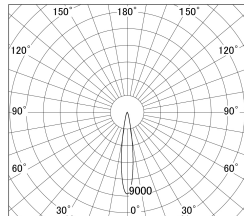

■ Lighting Distribution Curve (cd/1000 lm)

Luminous flux : 720 lm

Installation	Recessed mount
Type	High-efficiency antiglare type fixed downlight
Fixture wattage	7.5W
Beam angle	16deg
Color Temp.	3000K
CRI	Ra>90
Luminous	718 lm
Body	Die-cast aluminum alloy
Body finish	N/A
Trim finish	White
Reflector finish	Mirror
IP Rate	IP20
Light source	COB module
Input Voltage	AC220~240V
Dimming Type	Non-Dimmable
Certificate	CE,CCC
Cut Hole	80mm