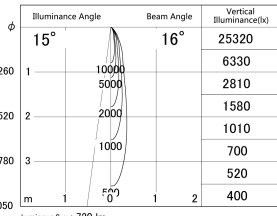

Luminous flux : 720 lm

Installation	Recessed mount
Type	High-efficiency antiglare type fixed downlight
Fixture wattage	7.5W
Beam angle	16deg
Color Temp.	3000K
CRI	Ra>90
Luminous	718 lm
Body	Die-cast aluminum alloy
Body finish	N/A
Trim finish	White
Reflector finish	Mirror
IP Rate	IP20
Light source	COB module
Input Voltage	AC220~240V
Dimming Type	Non-Dimmable
Certificate	CE,CCC
Cut Hole	80mm