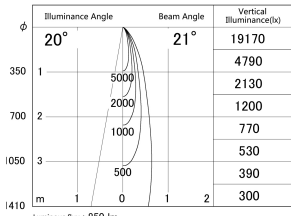

Installation	Recessed mount
Type	High-efficiency antiglare type fixed downlight
Fixture wattage	7.5W
Beam angle	21deg
Color Temp.	3000K
CRI	Ra>90
Luminous	851 lm
Body	Die-cast aluminum alloy
Body finish	N/A
Trim finish	White
Reflector finish	Mirror
IP Rate	IP20
Light source	COB module
Input Voltage	AC220~240V
Dimming Type	Non-Dimmable
Certificate	CE,CCC
Cut Hole	80mm