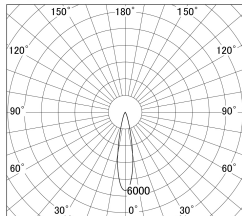

■ Lighting Distribution Curve (cd/1000 lm)

Installation	Recessed mount
Type	High-efficiency antiglare type fixed downlight
Fixture wattage	7.5W
Beam angle	21deg
Color Temp.	3000K
CRI	Ra>90
Luminous	851 lm
Body	Die-cast aluminum alloy
Body finish	N/A
Trim finish	White
Reflector finish	Mirror
IP Rate	IP20
Light source	COB module
Input Voltage	AC220~240V
Dimming Type	Non-Dimmable
Certificate	CE,CCC
Cut Hole	80mm