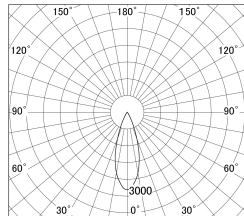

■ Lighting Distribution Curve (cd/1000 lm)

Luminous flux : 825 lm

Installation	Recessed mount
Type	High-efficiency antiglare type fixed downlight
Fixture wattage	7.5W
Beam angle	34deg
Color Temp.	3000K
CRI	Ra>90
Luminous	823 lm
Body	Die-cast aluminum alloy
Body finish	N/A
Trim finish	White
Reflector finish	Mirror
IP Rate	IP20
Light source	COB module
Input Voltage	AC220~240V
Dimming Type	Non-Dimmable
Certificate	CE,CCC
Cut Hole	80mm