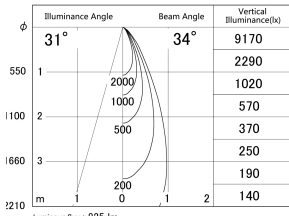

Luminous flux : 825 lm

Installation	Recessed mount
Type	High-efficiency antiglare type fixed downlight
Fixture wattage	7.5W
Beam angle	34deg
Color Temp.	3000K
CRI	Ra>90
Luminous	823 lm
Body	Die-cast aluminum alloy
Body finish	N/A
Trim finish	White
Reflector finish	Mirror
IP Rate	IP20
Light source	COB module
Input Voltage	AC220~240V
Dimming Type	Non-Dimmable
Certificate	CE,CCC
Cut Hole	80mm