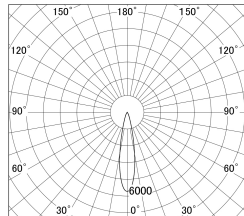

■ Lighting Distribution Curve (cd/1000 lm)

Installation	Recessed mount
Type	High-efficiency antiglare type fixed downlight
Fixture wattage	10.5W
Beam angle	21deg
Color Temp.	3000K
CRI	Ra>90
Luminous	1199 lm
Body	Die-cast aluminum alloy
Body finish	N/A
Trim finish	White
Reflector finish	Mirror
IP Rate	IP20
Light source	COB module
Input Voltage	AC220~240V
Dimming Type	Non-Dimmable
Certificate	CE,CCC
Cut Hole	80mm