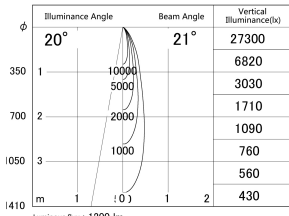

Installation	Recessed mount
Type	High-efficiency antiglare type fixed downlight
Fixture wattage	10.5W
Beam angle	21deg
Color Temp.	3000K
CRI	Ra>90
Luminous	1199 lm
Body	Die-cast aluminum alloy
Body finish	N/A
Trim finish	White
Reflector finish	Mirror
IP Rate	IP20
Light source	COB module
Input Voltage	AC220~240V
Dimming Type	Non-Dimmable
Certificate	CE,CCC
Cut Hole	80mm