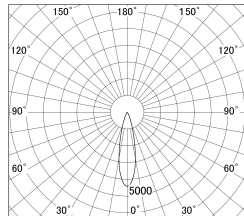

■ Lighting Distribution Curve (cd/1000 lm)

Installation	Recessed mount
Type	High-efficiency antiglare type fixed downlight
Fixture wattage	10.5W
Beam angle	24deg
Color Temp.	3000K
CRI	Ra>90
Luminous	1125 lm
Body	Die-cast aluminum alloy
Body finish	N/A
Trim finish	White
Reflector finish	Mirror
IP Rate	IP20
Light source	COB module
Input Voltage	AC220~240V
Dimming Type	Non-Dimmable
Certificate	CE,CCC
Cut Hole	80mm