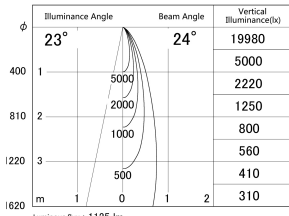

Installation	Recessed mount
Type	High-efficiency antiglare type fixed downlight
Fixture wattage	10.5W
Beam angle	24deg
Color Temp.	3000K
CRI	Ra>90
Luminous	1125 lm
Body	Die-cast aluminum alloy
Body finish	N/A
Trim finish	White
Reflector finish	Mirror
IP Rate	IP20
Light source	COB module
Input Voltage	AC220~240V
Dimming Type	Non-Dimmable
Certificate	CE,CCC
Cut Hole	80mm