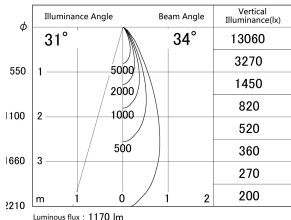

Installation	Recessed mount
Type	High-efficiency antiglare type fixed downlight
Fixture wattage	10.5W
Beam angle	34deg
Color Temp.	3000K
CRI	Ra>90
Luminous	1170 lm
Body	Die-cast aluminum alloy
Body finish	N/A
Trim finish	White
Reflector finish	Mirror
IP Rate	IP20
Light source	COB module
Input Voltage	AC220~240V
Dimming Type	Non-Dimmable
Certificate	CE,CCC
Cut Hole	80mm