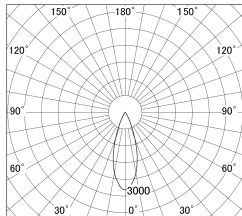

■ Lighting Distribution Curve (cd/1000 lm)

Installation	Recessed mount
Type	High-efficiency antiglare type fixed downlight
Fixture wattage	10.5W
Beam angle	34deg
Color Temp.	3000K
CRI	Ra>90
Luminous	1170 lm
Body	Die-cast aluminum alloy
Body finish	N/A
Trim finish	White
Reflector finish	Mirror
IP Rate	IP20
Light source	COB module
Input Voltage	AC220~240V
Dimming Type	Non-Dimmable
Certificate	CE,CCC
Cut Hole	80mm