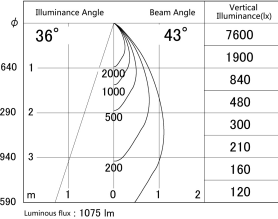

Installation	Recessed mount
Type	High-efficiency antiglare type fixed downlight
Fixture wattage	10.5W
Beam angle	43deg
Color Temp.	3000K
CRI	Ra>90
Luminous	1074 lm
Body	Die-cast aluminum alloy
Body finish	N/A
Trim finish	White
Reflector finish	Mirror
IP Rate	IP20
Light source	COB module
Input Voltage	AC220~240V
Dimming Type	Non-Dimmable
Certificate	CE,CCC
Cut Hole	80mm