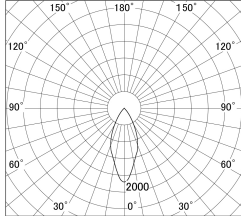

■ Lighting Distribution Curve (cd/1000 lm)

Installation	Recessed mount
Type	High-efficiency antiglare type fixed downlight
Fixture wattage	10.5W
Beam angle	43deg
Color Temp.	3000K
CRI	Ra>90
Luminous	1074 lm
Body	Die-cast aluminum alloy
Body finish	N/A
Trim finish	White
Reflector finish	Mirror
IP Rate	IP20
Light source	COB module
Input Voltage	AC220~240V
Dimming Type	Non-Dimmable
Certificate	CE,CCC
Cut Hole	80mm