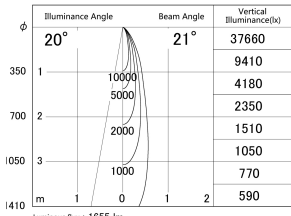

Installation	Recessed mount
Type	High-efficiency antiglare type fixed downlight
Fixture wattage	14W
Beam angle	21deg
Color Temp.	3000K
CRI	Ra>90
Luminous	1654 lm
Body	Die-cast aluminum alloy
Body finish	N/A
Trim finish	White
Reflector finish	Mirror
IP Rate	IP20
Light source	COB module
Input Voltage	AC220~240V
Dimming Type	Non-Dimmable
Certificate	CE,CCC
Cut Hole	80mm