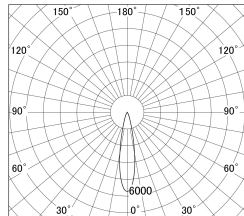

■ Lighting Distribution Curve (cd/1000 lm)

Installation	Recessed mount
Type	High-efficiency antiglare type fixed downlight
Fixture wattage	14W
Beam angle	21deg
Color Temp.	3000K
CRI	Ra>90
Luminous	1654 lm
Body	Die-cast aluminum alloy
Body finish	N/A
Trim finish	White
Reflector finish	Mirror
IP Rate	IP20
Light source	COB module
Input Voltage	AC220~240V
Dimming Type	Non-Dimmable
Certificate	CE,CCC
Cut Hole	80mm