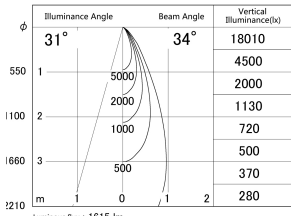

Installation	Recessed mount
Type	High-efficiency antiglare type fixed downlight
Fixture wattage	14W
Beam angle	34deg
Color Temp.	3000K
CRI	Ra>90
Luminous	1613 lm
Body	Die-cast aluminum alloy
Body finish	N/A
Trim finish	White
Reflector finish	Mirror
IP Rate	IP20
Light source	COB module
Input Voltage	AC220~240V
Dimming Type	Non-Dimmable
Certificate	CE,CCC
Cut Hole	80mm