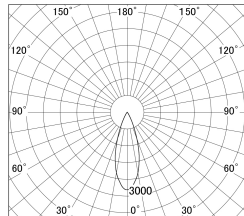

■ Lighting Distribution Curve (cd/1000 lm)

Installation	Recessed mount
Type	High-efficiency antiglare type fixed downlight
Fixture wattage	14W
Beam angle	34deg
Color Temp.	3000K
CRI	Ra>90
Luminous	1613 lm
Body	Die-cast aluminum alloy
Body finish	N/A
Trim finish	White
Reflector finish	Mirror
IP Rate	IP20
Light source	COB module
Input Voltage	AC220~240V
Dimming Type	Non-Dimmable
Certificate	CE,CCC
Cut Hole	80mm