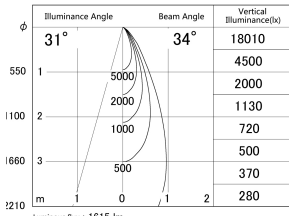

Installation	Recessed mount
Type	High-efficiency antiglare type fixed downlight
Fixture wattage	14W
Beam angle	34deg
Color Temp.	3000K
CRI	Ra>90
Luminous	1613 lm
Body	Die-cast aluminum alloy
Body finish	N/A
Trim finish	White
Reflector finish	Mirror
IP Rate	IP20
Light source	COB module
Input Voltage	AC220~240V
Dimming Type	Non-Dimmable
Certificate	CE,CCC
Cut Hole	80mm