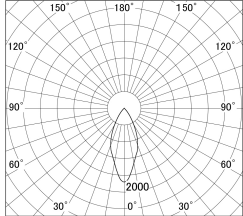

■ Lighting Distribution Curve (cd/1000 lm)

Installation	Recessed mount
Type	High-efficiency antiglare type fixed downlight
Fixture wattage	14W
Beam angle	43deg
Color Temp.	3000K
CRI	Ra>90
Luminous	1482 lm
Body	Die-cast aluminum alloy
Body finish	N/A
Trim finish	White
Reflector finish	Mirror
IP Rate	IP20
Light source	COB module
Input Voltage	AC220~240V
Dimming Type	Non-Dimmable
Certificate	CE,CCC
Cut Hole	80mm