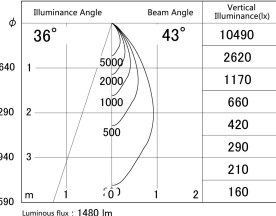

Installation	Recessed mount
Type	High-efficiency antiglare type fixed downlight
Fixture wattage	14W
Beam angle	43deg
Color Temp.	3000K
CRI	Ra>90
Luminous	1482 lm
Body	Die-cast aluminum alloy
Body finish	N/A
Trim finish	White
Reflector finish	Mirror
IP Rate	IP20
Light source	COB module
Input Voltage	AC220~240V
Dimming Type	Non-Dimmable
Certificate	CE,CCC
Cut Hole	80mm