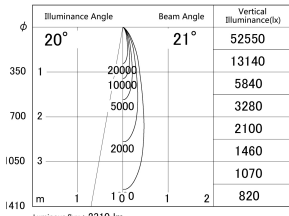

Item no. DD161-2020MW9030-FX

Series Name: AMMA Φ 80 series Lens type
Fixed Antiglare (DD161-AG-FX)

■ Lighting Distribution Curve (cd/1000 lm)

Installation	Recessed mount
Type	High-efficiency antiglare type fixed downlight
Fixture wattage	21W
Beam angle	21deg
Color Temp.	3000K
CRI	Ra>90
Luminous	2308 lm
Body	Die-cast aluminum alloy
Body finish	N/A
Trim finish	White
Reflector finish	Mirror
IP Rate	IP20
Light source	COB module
Input Voltage	AC220~240V
Dimming Type	Non-Dimmable
Certificate	CE,CCC
Cut Hole	80mm