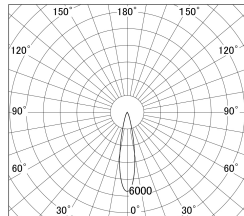

■ Lighting Distribution Curve (cd/1000 lm)