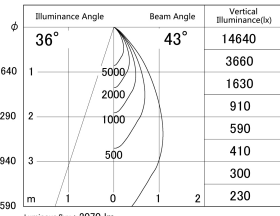

Item no. DD161-2045MW9030-FX

Series Name: AMMA Φ80 series Lens type Fixed Antiglare (DD161-AG-FX)

■ Lighting Distribution Curve (cd/1000 lm)

Installation	Recessed mount
Type	High-efficiency antiglare type fixed downlight
Fixture wattage	21W
Beam angle	43deg
Color Temp.	3000K
CRI	Ra>90
Luminous	2068 lm
Body	Die-cast aluminum alloy
Body finish	N/A
Trim finish	White
Reflector finish	Mirror
IP Rate	IP20
Light source	COB module
Input Voltage	AC220~240V
Dimming Type	Non-Dimmable
Certificate	CE,CCC
Cut Hole	80mm