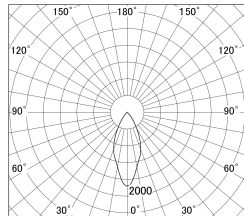

■ Lighting Distribution Curve (cd/1000 lm)