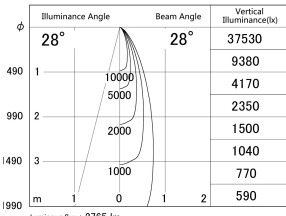

Item no. DD161-2525MW9030-FX

Series Name: AMMA Φ80 series Lens type
Fixed Antiglare (DD161-AG-FX)

■ Lighting Distribution Curve (cd/1000 lm)

Installation	Recessed mount
Type	High-efficiency antiglare type fixed downlight
Fixture wattage	24W
Beam angle	28deg
Color Temp.	3000K
CRI	Ra>90
Luminous	2765 lm
Body	Die-castaluminumalloy
Body finish	N/A
Trim finish	White
Reflector finish	Mirror
IP Rate	IP20
Light source	COB module
Input Voltage	AC220~240V
Dimming Type	Non-Dimmable
Certificate	CE,CCC
Cut Hole	80mm