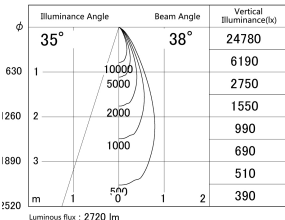

Item no. DD161-2540MW9030-FX

Series Name: AMMA Φ80 series Lens type
Fixed Antiglare (DD161-AG-FX)

■ Lighting Distribution Curve (cd/1000 lm)

Installation	Recessed mount
Type	High-efficiency antiglare type fixed downlight
Fixture wattage	24W
Beam angle	38deg
Color Temp.	3000K
CRI	Ra>90
Luminous	2721 lm
Body	Die-castaluminumalloy
Body finish	N/A
Trim finish	White
Reflector finish	Mirror
IP Rate	IP20
Light source	COB module
Input Voltage	AC220~240V
Dimming Type	Non-Dimmable
Certificate	CE,CCC
Cut Hole	80mm