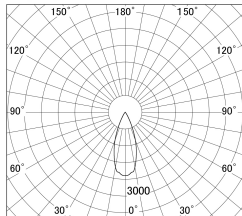

■ Lighting Distribution Curve (cd/1000 lm)