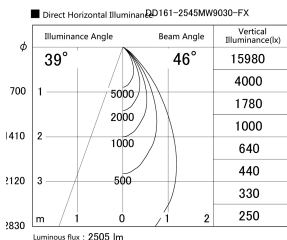

Item no. DD161-2545MW9030-FX

Series Name: AMMA Φ80 series Lens type Fixed Antiglare (DD161-AG-FX)

Installation	Recessed mount
Type	High-efficiency antiglare type fixed downlight
Fixture wattage	24W
Beam angle	46deg
Color Temp.	3000K
CRI	Ra>90
Luminous	2506 lm
Body	Die-cast aluminum alloy
Body finish	N/A
Trim finish	White
Reflector finish	Mirror
IP Rate	IP20
Light source	COB module
Input Voltage	AC220~240V
Dimming Type	Non-Dimmable
Certificate	CE,CCC
Cut Hole	80mm