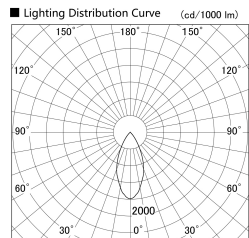

Item no. DD161-2545MW9030-FX

Series Name: AMMA Φ80 series Lens type Fixed Antiglare (DD161-AG-FX)

Installation	Recessed mount
Type	High-efficiency antiglare type fixed downlight
Fixture wattage	24W
Beam angle	46deg
Color Temp.	3000K
CRI	Ra>90
Luminous	2506 lm
Body	Die-cast aluminum alloy
Body finish	N/A
Trim finish	White
Reflector finish	Mirror
IP Rate	IP20
Light source	COB module
Input Voltage	AC220~240V
Dimming Type	Non-Dimmable
Certificate	CE,CCC
Cut Hole	80mm