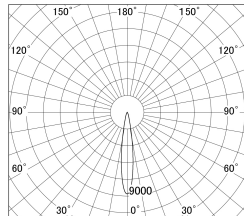

■ Lighting Distribution Curve (cd/1000 lm)