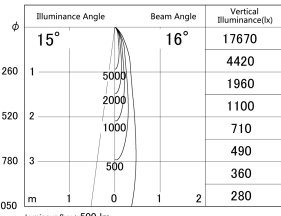

Item no. DD161-0515MW9035-FX

Series Name: AMMA Φ 80 series Lens type
Fixed Antiglare (DD161-AG-FX)

■ Lighting Distribution Curve (cd/1000 lm)

Installation	Recessed mount
Type	High-efficiency antiglare type fixed downlight
Fixture wattage	5W
Beam angle	16deg
Color Temp.	3500K
CRI	Ra>90
Luminous	501 lm
Body	Die-castaluminumalloy
Body finish	N/A
Trim finish	White
Reflector finish	Mirror
IP Rate	IP20
Light source	COB module
Input Voltage	AC220~240V
Dimming Type	Non-Dimmable
Certificate	CE,CCC
Cut Hole	80mm