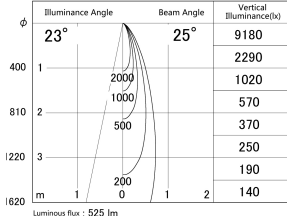

Item no. DD161-0525MW9035-FX

Series Name: AMMA Φ80 series Lens type
Fixed Antiglare (DD161-AG-FX)

■ Lighting Distribution Curve (cd/1000 lm)

Installation	Recessed mount
Type	High-efficiency antiglare type fixed downlight
Fixture wattage	5W
Beam angle	25deg
Color Temp.	3500K
CRI	Ra>90
Luminous	526 lm
Body	Die-cast aluminum alloy
Body finish	N/A
Trim finish	White
Reflector finish	Mirror
IP Rate	IP20
Light source	COB module
Input Voltage	AC220~240V
Dimming Type	Non-Dimmable
Certificate	CE,CCC
Cut Hole	80mm