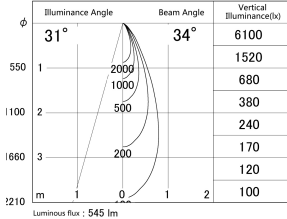

Item no. DD161-0535MW9035-FX

Series Name: AMMA Φ80 series Lens type
Fixed Antiglare (DD161-AG-FX)

■ Lighting Distribution Curve (cd/1000 lm)

Installation	Recessed mount
Type	High-efficiency antiglare type fixed downlight
Fixture wattage	5W
Beam angle	34deg
Color Temp.	3500K
CRI	Ra>90
Luminous	547 lm
Body	Die-cast aluminum alloy
Body finish	N/A
Trim finish	White
Reflector finish	Mirror
IP Rate	IP20
Light source	COB module
Input Voltage	AC220~240V
Dimming Type	Non-Dimmable
Certificate	CE,CCC
Cut Hole	80mm