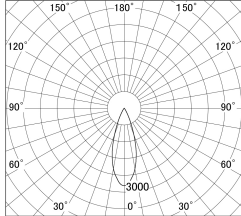

■ Lighting Distribution Curve (cd/1000 lm)