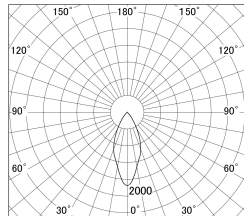

■ Lighting Distribution Curve (cd/1000 lm)