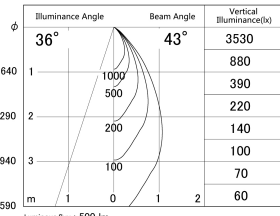

Item no. DD161-0545MW9035-FX

Series Name: AMMA Φ80 series Lens type Fixed Antiglare (DD161-AG-FX)

■ Lighting Distribution Curve (cd/1000 lm)

Installation	Recessed mount
Type	High-efficiency antiglare type fixed downlight
Fixture wattage	5W
Beam angle	43deg
Color Temp.	3500K
CRI	Ra>90
Luminous	502 lm
Body	Die-cast aluminum alloy
Body finish	N/A
Trim finish	White
Reflector finish	Mirror
IP Rate	IP20
Light source	COB module
Input Voltage	AC220~240V
Dimming Type	Non-Dimmable
Certificate	CE,CCC
Cut Hole	80mm