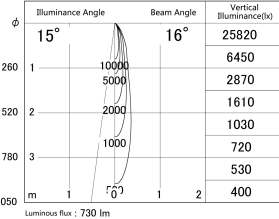

Installation	Recessed mount
Type	High-efficiency antiglare type fixed downlight
Fixture wattage	7.5W
Beam angle	16deg
Color Temp.	3500K
CRI	Ra>90
Luminous	732 lm
Body	Die-cast aluminum alloy
Body finish	N/A
Trim finish	White
Reflector finish	Mirror
IP Rate	IP20
Light source	COB module
Input Voltage	AC220~240V
Dimming Type	Non-Dimmable
Certificate	CE,CCC
Cut Hole	80mm