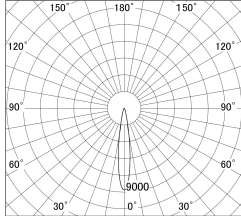

■ Lighting Distribution Curve (cd/1000 lm)

Installation	Recessed mount
Type	High-efficiency antiglare type fixed downlight
Fixture wattage	7.5W
Beam angle	16deg
Color Temp.	3500K
CRI	Ra>90
Luminous	732 lm
Body	Die-cast aluminum alloy
Body finish	N/A
Trim finish	White
Reflector finish	Mirror
IP Rate	IP20
Light source	COB module
Input Voltage	AC220~240V
Dimming Type	Non-Dimmable
Certificate	CE,CCC
Cut Hole	80mm