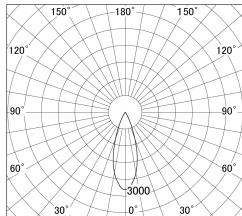

■ Lighting Distribution Curve (cd/1000 lm)

Installation	Recessed mount
Type	High-efficiency antiglare type fixed downlight
Fixture wattage	7.5W
Beam angle	34deg
Color Temp.	3500K
CRI	Ra>90
Luminous	815 lm
Body	Die-cast aluminum alloy
Body finish	N/A
Trim finish	White
Reflector finish	Mirror
IP Rate	IP20
Light source	COB module
Input Voltage	AC220~240V
Dimming Type	Non-Dimmable
Certificate	CE,CCC
Cut Hole	80mm