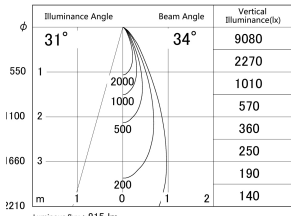

Installation	Recessed mount
Type	High-efficiency antiglare type fixed downlight
Fixture wattage	7.5W
Beam angle	34deg
Color Temp.	3500K
CRI	Ra>90
Luminous	815 lm
Body	Die-cast aluminum alloy
Body finish	N/A
Trim finish	White
Reflector finish	Mirror
IP Rate	IP20
Light source	COB module
Input Voltage	AC220~240V
Dimming Type	Non-Dimmable
Certificate	CE,CCC
Cut Hole	80mm