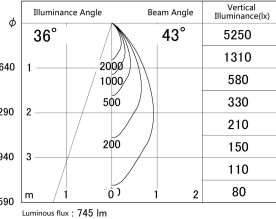

Luminous flux : 745 lm

Installation	Recessed mount
Type	High-efficiency antiglare type fixed downlight
Fixture wattage	7.5W
Beam angle	43deg
Color Temp.	3500K
CRI	Ra>90
Luminous	747 lm
Body	Die-cast aluminum alloy
Body finish	N/A
Trim finish	White
Reflector finish	Mirror
IP Rate	IP20
Light source	COB module
Input Voltage	AC220~240V
Dimming Type	Non-Dimmable
Certificate	CE,CCC
Cut Hole	80mm