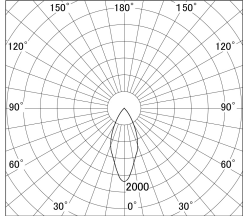

■ Lighting Distribution Curve (cd/1000 lm)

Luminous flux : 745 lm

Installation	Recessed mount
Type	High-efficiency antiglare type fixed downlight
Fixture wattage	7.5W
Beam angle	43deg
Color Temp.	3500K
CRI	Ra>90
Luminous	747 lm
Body	Die-cast aluminum alloy
Body finish	N/A
Trim finish	White
Reflector finish	Mirror
IP Rate	IP20
Light source	COB module
Input Voltage	AC220~240V
Dimming Type	Non-Dimmable
Certificate	CE,CCC
Cut Hole	80mm