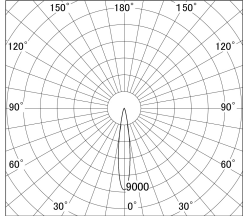

■ Lighting Distribution Curve (cd/1000 lm)

Installation	Recessed mount
Type	High-efficiency antiglare type fixed downlight
Fixture wattage	10.5W
Beam angle	16deg
Color Temp.	3500K
CRI	Ra>90
Luminous	990 lm
Body	Die-cast aluminum alloy
Body finish	N/A
Trim finish	White
Reflector finish	Mirror
IP Rate	IP20
Light source	COB module
Input Voltage	AC220~240V
Dimming Type	Non-Dimmable
Certificate	CE,CCC
Cut Hole	80mm