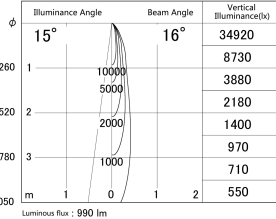

Installation	Recessed mount
Type	High-efficiency antiglare type fixed downlight
Fixture wattage	10.5W
Beam angle	16deg
Color Temp.	3500K
CRI	Ra>90
Luminous	990 lm
Body	Die-cast aluminum alloy
Body finish	N/A
Trim finish	White
Reflector finish	Mirror
IP Rate	IP20
Light source	COB module
Input Voltage	AC220~240V
Dimming Type	Non-Dimmable
Certificate	CE,CCC
Cut Hole	80mm