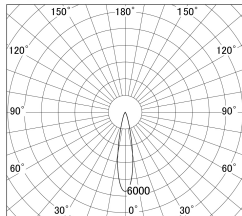

■ Lighting Distribution Curve (cd/1000 lm)

Installation	Recessed mount
Type	High-efficiency antiglare type fixed downlight
Fixture wattage	10.5W
Beam angle	21deg
Color Temp.	3500K
CRI	Ra>90
Luminous	1187 lm
Body	Die-cast aluminum alloy
Body finish	N/A
Trim finish	White
Reflector finish	Mirror
IP Rate	IP20
Light source	COB module
Input Voltage	AC220~240V
Dimming Type	Non-Dimmable
Certificate	CE,CCC
Cut Hole	80mm