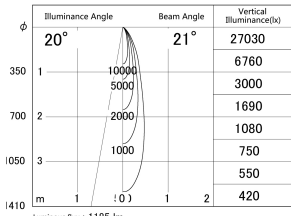

Installation	Recessed mount
Type	High-efficiency antiglare type fixed downlight
Fixture wattage	10.5W
Beam angle	21deg
Color Temp.	3500K
CRI	Ra>90
Luminous	1187 lm
Body	Die-cast aluminum alloy
Body finish	N/A
Trim finish	White
Reflector finish	Mirror
IP Rate	IP20
Light source	COB module
Input Voltage	AC220~240V
Dimming Type	Non-Dimmable
Certificate	CE,CCC
Cut Hole	80mm