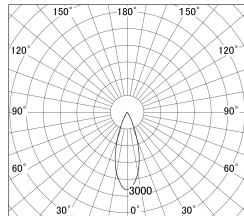

■ Lighting Distribution Curve (cd/1000 lm)

Installation	Recessed mount
Type	High-efficiency antiglare type fixed downlight
Fixture wattage	10.5W
Beam angle	34deg
Color Temp.	3500K
CRI	Ra>90
Luminous	1158 lm
Body	Die-cast aluminum alloy
Body finish	N/A
Trim finish	White
Reflector finish	Mirror
IP Rate	IP20
Light source	COB module
Input Voltage	AC220~240V
Dimming Type	Non-Dimmable
Certificate	CE,CCC
Cut Hole	80mm