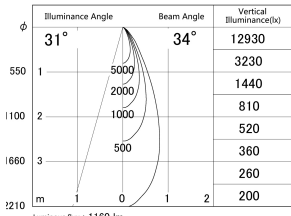

Installation	Recessed mount
Type	High-efficiency antiglare type fixed downlight
Fixture wattage	10.5W
Beam angle	34deg
Color Temp.	3500K
CRI	Ra>90
Luminous	1158 lm
Body	Die-cast aluminum alloy
Body finish	N/A
Trim finish	White
Reflector finish	Mirror
IP Rate	IP20
Light source	COB module
Input Voltage	AC220~240V
Dimming Type	Non-Dimmable
Certificate	CE,CCC
Cut Hole	80mm