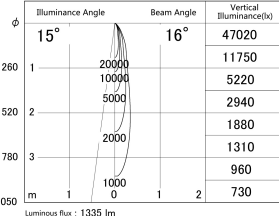

Luminous flux : 1335 lm

Installation	Recessed mount
Type	High-efficiency antiglare type fixed downlight
Fixture wattage	14W
Beam angle	16deg
Color Temp.	3500K
CRI	Ra>90
Luminous	1333 lm
Body	Die-cast aluminum alloy
Body finish	N/A
Trim finish	White
Reflector finish	Mirror
IP Rate	IP20
Light source	COB module
Input Voltage	AC220~240V
Dimming Type	Non-Dimmable
Certificate	CE,CCC
Cut Hole	80mm