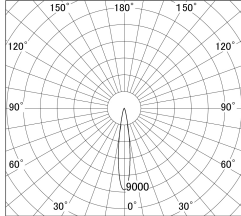

■ Lighting Distribution Curve (cd/1000 lm)

Luminous flux : 1335 lm

Installation	Recessed mount
Type	High-efficiency antiglare type fixed downlight
Fixture wattage	14W
Beam angle	16deg
Color Temp.	3500K
CRI	Ra>90
Luminous	1333 lm
Body	Die-cast aluminum alloy
Body finish	N/A
Trim finish	White
Reflector finish	Mirror
IP Rate	IP20
Light source	COB module
Input Voltage	AC220~240V
Dimming Type	Non-Dimmable
Certificate	CE,CCC
Cut Hole	80mm